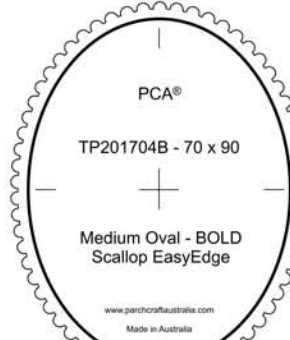

ParchCraft Australia (PCA®) BOLD EasyEdge Parchment Templates

Approximate Dimensions 130mm x 30mm

Approximate Dimensions 260mm x 30mm

Approximate Dimensions 130mm x 30mm

Approximate Dimensions 30mm x 260mm

Approximate Template Dimensions 90mm x 90mm

Approximate Dimensions 90mm x 50mm

Approximate Dimensions 195mm x 110mm

Approximate Dimensions 130mm x 70mm

Approximate Dimensions 65 x 50mm

Approximate Dimensions 75mm x 95mm

Approximate Dimensions 85 x 115mm

Approximate Dimensions 65mm x 85mm

Approximate Dimensions 90mm x 110mm

Approximate Dimensions 110mm x 140mm

Approximate Dimensions 130mm x 165mm

ParchCraft Australia (PCA®) BOLD EasyEdge Parchment Templates

Approximate Dimensions 130mm x 30mm

Approximate Dimensions 260mm x 30mm

Approximate Dimensions 130mm Diameter

Approximate Dimensions 85mm x 130mm

Approximate Dimensions 110mm x 155mm

Approximate Dimensions 120mm x 180mm