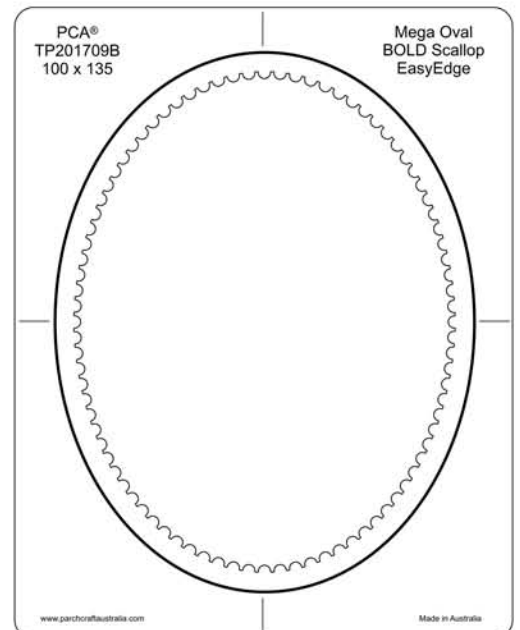

Approximate Template Dimensions 90mm x 90mm

Approximate Dimensions 90mm x 50mm

Approximate Dimensions 195mm x 110mm

Approximate Dimensions 130mm x 70mm

Approximate Dimensions 65 x 50mm

Approximate Dimensions 75mm x 95mm

Approximate Dimensions 85 x 115mm

Approximate Dimensions 65mm x 85mm

Approximate Dimensions 90mm x 110mm

Approximate Dimensions 110mm x 140mm

Approximate Dimensions 130mm x 165mm

ParchCraft Australia (PCA®) BOLD EasyEdge Parchment Templates

Approximate Dimensions 130mm x 30mm

Approximate Dimensions 260mm x 30mm

Approximate Dimensions 130mm Diameter

Approximate Dimensions 85mm x 130mm

Approximate Dimensions 110mm x 155mm

Approximate Dimensions 120mm x 180mm

Approximate Dimensions 30mm x 130mm

Approximate Dimensions 30mm x 260mm

Approximate Dimensions 30mm x 130mm

Approximate Dimensions 30mm x 260mm

Approximate Dimensions 130mm x 130mm

Approximate Dimensions 130mm x 130mm