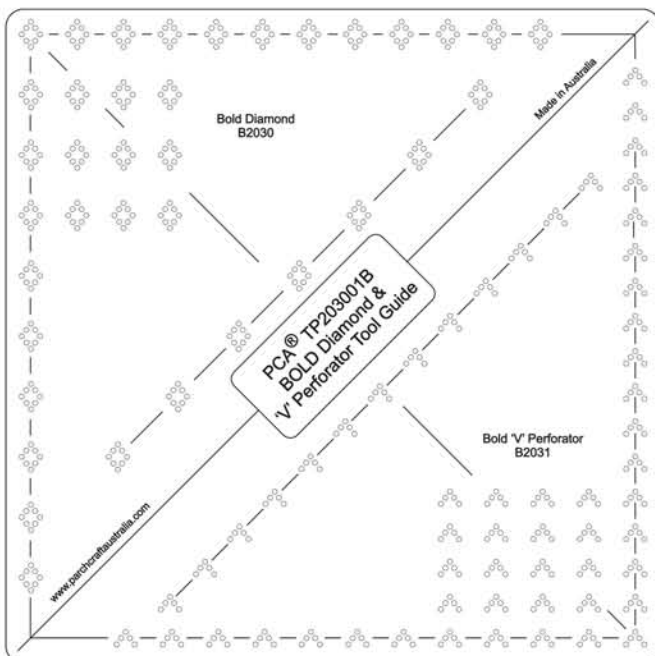

Approximate Template Dimensions 90mm x 90mm

Approximate Dimensions 90mm x 50mm

Approximate Dimensions 195mm x 110mm

Approximate Dimensions 130mm x 70mm

Approximate Dimensions 65 x 50mm

Approximate Dimensions 75mm x 95mm

Approximate Dimensions 85 x 115mm

Approximate Dimensions 65mm x 85mm

Approximate Dimensions 90mm x 110mm

Approximate Dimensions 110mm x 140mm

Approximate Dimensions 130mm x 165mm

ParchCraft Australia (PCA®) BOLD EasyEdge Parchment Templates

Approximate Dimensions 130mm x 30mm

Approximate Dimensions 260mm x 30mm

Approximate Dimensions 130mm Diameter

Approximate Dimensions 85mm x 130mm

Approximate Dimensions 110mm x 155mm

Approximate Dimensions 120mm x 180mm

Approximate Dimensions 30mm x 130mm

Approximate Dimensions 30mm x 260mm

Approximate Dimensions 30mm x 130mm

Approximate Dimensions 30mm x 260mm

Approximate Dimensions 130mm x 130mm

Approximate Dimensions 130mm x 130mm