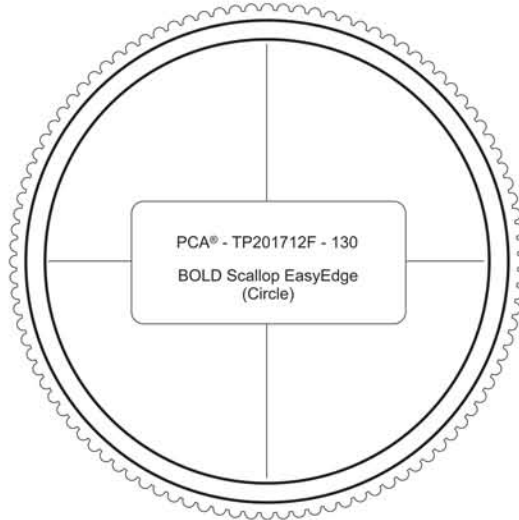

Approximate Template Dimensions 90mm x 90mm

Approximate Dimensions 90mm x 50mm

Approximate Dimensions 195mm x 110mm

Approximate Dimensions 130mm x 70mm

Approximate Dimensions 65 x 50mm

Approximate Dimensions 75mm x 95mm

Approximate Dimensions 85 x 115mm

Approximate Dimensions 65mm x 85mm

Approximate Dimensions 90mm x 110mm

Approximate Dimensions 110mm x 140mm

Approximate Dimensions 130mm x 165mm

ParchCraft Australia (PCA®) BOLD EasyEdge Parchment Templates

Approximate Dimensions 130mm x 30mm

Approximate Dimensions 260mm x 30mm

Approximate Dimensions 130mm Diameter

Approximate Dimensions 85mm x 130mm

Approximate Dimensions 110mm x 155mm

Approximate Dimensions 120mm x 180mm

Approximate Dimensions 30mm x 130mm

Approximate Dimensions 30mm x 260mm

Approximate Dimensions 30mm x 130mm

Approximate Dimensions 30mm x 260mm

Approximate Dimensions 130mm x 130mm

Approximate Dimensions 130mm x 130mm