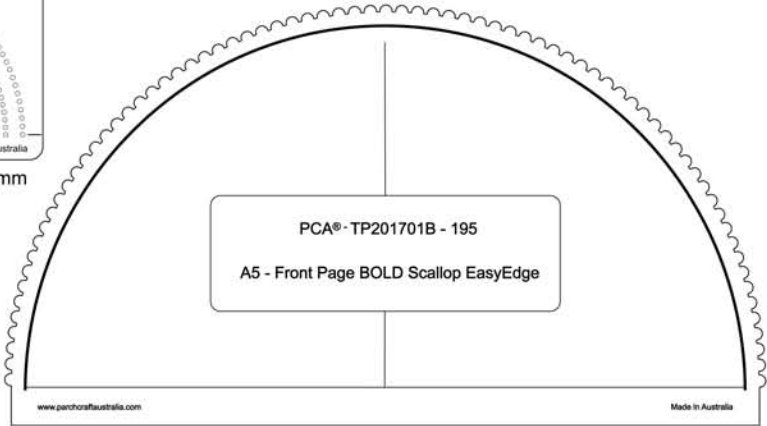

ParchCraft Australia (PCA®) BOLD EasyEdge Parchment Templates

Approximate Dimensions 130mm x 30mm

Approximate Dimensions 260mm x 30mm

Approximate Dimensions 130mm x 30mm

Approximate Dimensions 30mm x 260mm

Approximate Template Dimensions 90mm x 90mm

Approximate Dimensions 90mm x 50mm

Approximate Dimensions 195mm x 110mm

Approximate Dimensions 130mm x 70mm

Approximate Dimensions 65 x 50mm

Approximate Dimensions 75mm x 95mm

Approximate Dimensions 130mm x 30mm

Approximate Dimensions 260mm x 30mm

Approximate Dimensions 130mm Diameter

Approximate Dimensions 85mm x 130mm

Approximate Dimensions 110mm x 155mm

Approximate Dimensions 120mm x 180mm

Approximate Dimensions 30mm x 130mm

Approximate Dimensions 30mm x 260mm

Approximate Dimensions 30mm x 130mm

Approximate Dimensions 30mm x 260mm

Approximate Dimensions 130mm x 130mm

Approximate Dimensions 130mm x 130mm