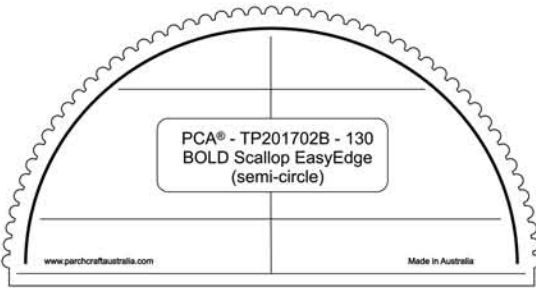

ParchCraft Australia (PCA®) BOLD EasyEdge Parchment Templates

Approximate Dimensions 130mm x 30mm

Approximate Dimensions 260mm x 30mm

Approximate Dimensions 130mm x 30mm

Approximate Dimensions 30mm x 260mm

Approximate Template Dimensions 90mm x 90mm

Approximate Dimensions 90mm x 50mm

Approximate Dimensions 195mm x 110mm

Approximate Dimensions 130mm x 70mm

Approximate Dimensions 65 x 50mm

Approximate Dimensions 75mm x 95mm

Approximate Dimensions 85 x 115mm

Approximate Dimensions 65mm x 85mm

Approximate Dimensions 90mm x 110mm

Approximate Dimensions 110mm x 140mm

Approximate Dimensions 130mm x 165mm

ParchCraft Australia (PCA®) BOLD EasyEdge Parchment Templates

Approximate Dimensions 130mm x 30mm

Approximate Dimensions 260mm x 30mm

Approximate Dimensions 130mm Diameter

Approximate Dimensions 85mm x 130mm

Approximate Dimensions 110mm x 155mm

Approximate Dimensions 120mm x 180mm