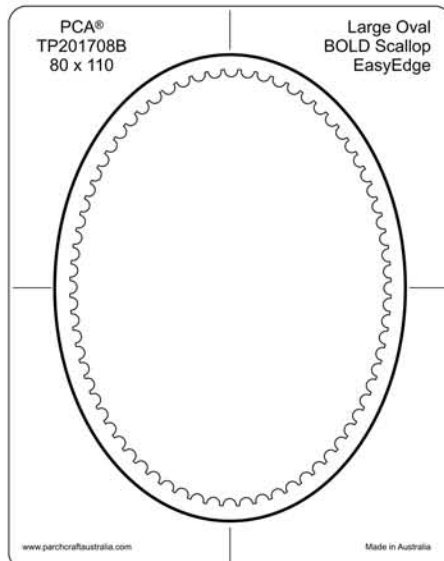

Approximate Template Dimensions 90mm x 90mm

Approximate Dimensions 90mm x 50mm

Approximate Dimensions 195mm x 110mm

Approximate Dimensions 130mm x 70mm

Approximate Dimensions 65 x 50mm

Approximate Dimensions 75mm x 95mm

Approximate Dimensions 85 x 115mm

Approximate Dimensions 65mm x 85mm

Approximate Dimensions 90mm x 110mm

Approximate Dimensions 110mm x 140mm

Approximate Dimensions 130mm x 165mm

ParchCraft Australia (PCA®) BOLD EasyEdge Parchment Templates

Approximate Dimensions 130mm x 30mm

Approximate Dimensions 260mm x 30mm

Approximate Dimensions 130mm Diameter

Approximate Dimensions 85mm x 130mm

Approximate Dimensions 110mm x 155mm

Approximate Dimensions 120mm x 180mm

Approximate Dimensions 30mm x 130mm

Approximate Dimensions 30mm x 260mm

Approximate Dimensions 30mm x 130mm

Approximate Dimensions 30mm x 260mm

Approximate Dimensions 130mm x 130mm

Approximate Dimensions 130mm x 130mm