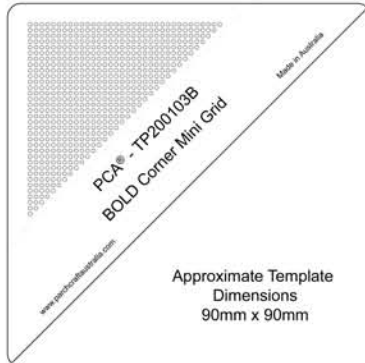

ParchCraft Australia (PCA®) BOLD EasyEdge Parchment Templates

Approximate Dimensions 130mm x 30mm

Approximate Dimensions 260mm x 30mm

Approximate Dimensions 130mm x 30mm

Approximate Dimensions 30mm x 260mm

Approximate Template Dimensions 90mm x 90mm

Approximate Dimensions 90mm x 50mm

Approximate Dimensions 195mm x 110mm

Approximate Dimensions 130mm x 70mm

Approximate Dimensions 65 x 50mm

Approximate Dimensions 75mm x 95mm

Approximate Dimensions 85 x 115mm

Approximate Dimensions 65mm x 85mm

Approximate Dimensions 90mm x 110mm

Approximate Dimensions 110mm x 140mm

Approximate Dimensions 130mm x 165mm

ParchCraft Australia (PCA®) BOLD EasyEdge Parchment Templates

Approximate Dimensions 130mm x 30mm

Approximate Dimensions 260mm x 30mm

Approximate Dimensions 130mm Diameter

Approximate Dimensions 85mm x 130mm

Approximate Dimensions 110mm x 155mm

Approximate Dimensions 120mm x 180mm