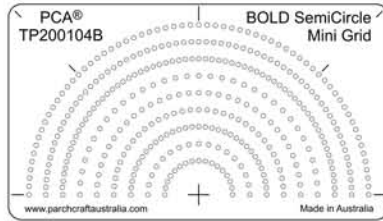

ParchCraft Australia (PCA®) BOLD EasyEdge Parchment Templates

Approximate Dimensions 130mm x 30mm

Approximate Dimensions 260mm x 30mm

Approximate Dimensions 130mm x 30mm

Approximate Dimensions 30mm x 260mm

Approximate Template Dimensions 90mm x 90mm

Approximate Dimensions 90mm x 50mm

Approximate Dimensions 195mm x 110mm

Approximate Dimensions 130mm x 70mm

Approximate Dimensions 65 x 50mm

Approximate Dimensions 75mm x 95mm

Approximate Dimensions 85 x 115mm

Approximate Dimensions 65mm x 85mm

Approximate Dimensions 90mm x 110mm

Approximate Dimensions 110mm x 140mm

Approximate Dimensions 130mm x 165mm

ParchCraft Australia (PCA®) BOLD EasyEdge Parchment Templates

Approximate Dimensions 130mm x 30mm

Approximate Dimensions 260mm x 30mm

Approximate Dimensions 130mm Diameter

Approximate Dimensions 85mm x 130mm

Approximate Dimensions 110mm x 155mm

Approximate Dimensions 120mm x 180mm