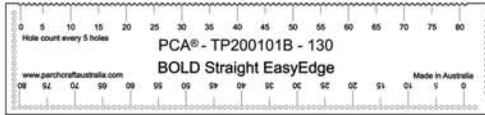

ParchCraft Australia (PCA®) BOLD EasyEdge Parchment Templates

Approximate Dimensions 130mm x 30mm

Approximate Dimensions 260mm x 30mm

Approximate Dimensions 130mm x 30mm

Approximate Dimensions 30mm x 260mm

Approximate Template Dimensions 90mm x 90mm

Approximate Dimensions 90mm x 50mm

Approximate Dimensions 195mm x 110mm

Approximate Dimensions 130mm x 70mm

Approximate Dimensions 65 x 50mm

Approximate Dimensions 75mm x 95mm

Approximate Dimensions 85 x 115mm

Approximate Dimensions 65mm x 85mm

Approximate Dimensions 90mm x 110mm

Approximate Dimensions 110mm x 140mm

Approximate Dimensions 130mm x 165mm

ParchCraft Australia (PCA®) BOLD EasyEdge Parchment Templates

Approximate Dimensions 130mm x 30mm

Approximate Dimensions 260mm x 30mm

Approximate Dimensions 130mm Diameter

Approximate Dimensions 85mm x 130mm

Approximate Dimensions 110mm x 155mm

Approximate Dimensions 120mm x 180mm