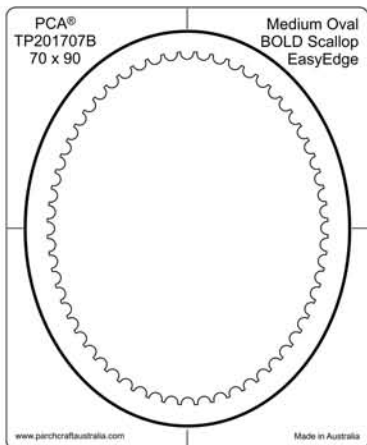

Approximate Template Dimensions 90mm x 90mm

Approximate Dimensions 90mm x 50mm

Approximate Dimensions 195mm x 110mm

Approximate Dimensions 130mm x 70mm

Approximate Dimensions 65 x 50mm

Approximate Dimensions 75mm x 95mm

Approximate Dimensions 85 x 115mm

Approximate Dimensions 65mm x 85mm

Approximate Dimensions 90mm x 110mm

Approximate Dimensions 110mm x 140mm

Approximate Dimensions 130mm x 165mm

ParchCraft Australia (PCA®) BOLD EasyEdge Parchment Templates

Approximate Dimensions 130mm x 30mm

Approximate Dimensions 260mm x 30mm

Approximate Dimensions 130mm Diameter

Approximate Dimensions 85mm x 130mm

Approximate Dimensions 110mm x 155mm

Approximate Dimensions 120mm x 180mm

Approximate Dimensions 30mm x 130mm

Approximate Dimensions 30mm x 260mm

Approximate Dimensions 30mm x 130mm

Approximate Dimensions 30mm x 260mm

Approximate Dimensions 130mm x 130mm

Approximate Dimensions 130mm x 130mm