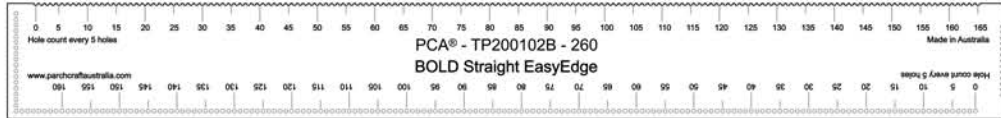

ParchCraft Australia (PCA®) BOLD EasyEdge Parchment Templates

Approximate Dimensions 130mm x 30mm

Approximate Dimensions 260mm x 30mm

Approximate Dimensions 130mm x 30mm

Approximate Dimensions 30mm x 260mm

Approximate Template Dimensions 90mm x 90mm

Approximate Dimensions 90mm x 50mm

Approximate Dimensions 195mm x 110mm

Approximate Dimensions 130mm x 70mm

Approximate Dimensions 65 x 50mm

Approximate Dimensions 75mm x 95mm

Approximate Dimensions 130mm x 30mm

Approximate Dimensions 260mm x 30mm

Approximate Dimensions 130mm Diameter

Approximate Dimensions 85mm x 130mm

Approximate Dimensions 110mm x 155mm

Approximate Dimensions 120mm x 180mm

Approximate Dimensions 30mm x 130mm

Approximate Dimensions 30mm x 260mm

Approximate Dimensions 30mm x 130mm

Approximate Dimensions 30mm x 260mm

Approximate Dimensions 130mm x 130mm

Approximate Dimensions 130mm x 130mm