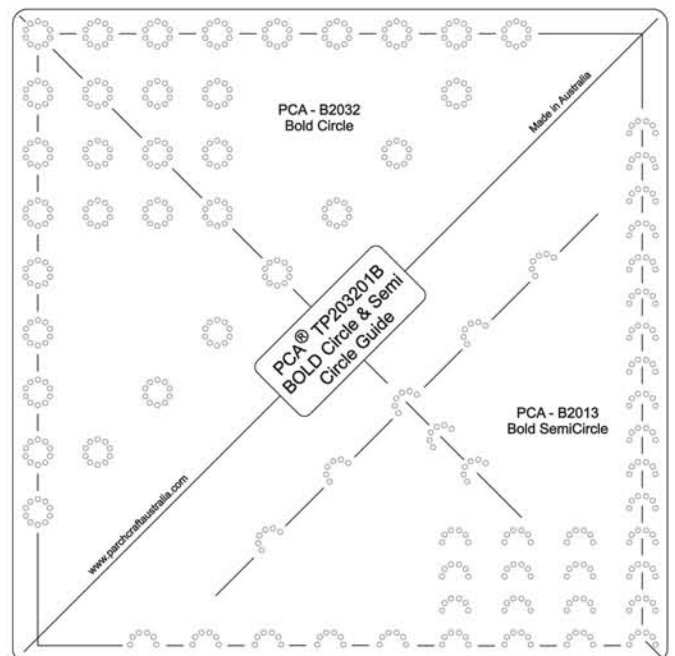

Approximate Template Dimensions 90mm x 90mm

Approximate Dimensions 90mm x 50mm

Approximate Dimensions 195mm x 110mm

Approximate Dimensions 130mm x 70mm

Approximate Dimensions 65 x 50mm

Approximate Dimensions 75mm x 95mm

Approximate Dimensions 85 x 115mm

Approximate Dimensions 65mm x 85mm

Approximate Dimensions 90mm x 110mm

Approximate Dimensions 110mm x 140mm

Approximate Dimensions 130mm x 165mm

ParchCraft Australia (PCA®) BOLD EasyEdge Parchment Templates

Approximate Dimensions 130mm x 30mm

Approximate Dimensions 260mm x 30mm

Approximate Dimensions 130mm Diameter

Approximate Dimensions 85mm x 130mm

Approximate Dimensions 110mm x 155mm

Approximate Dimensions 120mm x 180mm

Approximate Dimensions 30mm x 130mm

Approximate Dimensions 30mm x 260mm

Approximate Dimensions 30mm x 130mm

Approximate Dimensions 30mm x 260mm

Approximate Dimensions 130mm x 130mm

Approximate Dimensions 130mm x 130mm