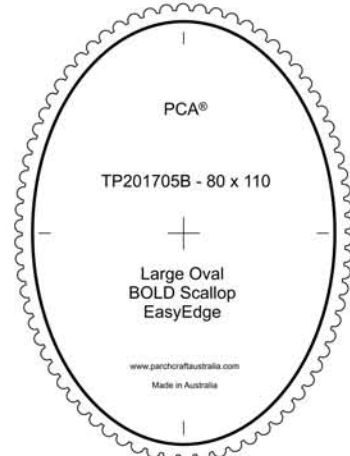

Approximate Template Dimensions 90mm x 90mm

Approximate Dimensions 90mm x 50mm

Approximate Dimensions 195mm x 110mm

Approximate Dimensions 130mm x 70mm

Approximate Dimensions 65 x 50mm

Approximate Dimensions 75mm x 95mm

Approximate Dimensions 85 x 115mm

Approximate Dimensions 65mm x 85mm

Approximate Dimensions 90mm x 110mm

Approximate Dimensions 110mm x 140mm

Approximate Dimensions 130mm x 165mm

ParchCraft Australia (PCA®) BOLD EasyEdge Parchment Templates

Approximate Dimensions 130mm x 30mm

Approximate Dimensions 260mm x 30mm

Approximate Dimensions 130mm Diameter

Approximate Dimensions 85mm x 130mm

Approximate Dimensions 110mm x 155mm

Approximate Dimensions 120mm x 180mm

Approximate Dimensions 30mm x 130mm

Approximate Dimensions 30mm x 260mm

Approximate Dimensions 30mm x 130mm

Approximate Dimensions 30mm x 260mm

Approximate Dimensions 130mm x 130mm

Approximate Dimensions 130mm x 130mm