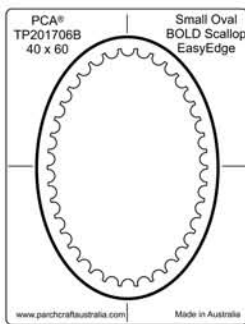

Approximate Template Dimensions 90mm x 90mm

Approximate Dimensions 90mm x 50mm

Approximate Dimensions 195mm x 110mm

Approximate Dimensions 130mm x 70mm

Approximate Dimensions 65 x 50mm

Approximate Dimensions 75mm x 95mm

Approximate Dimensions 85 x 115mm

Approximate Dimensions 65mm x 85mm

Approximate Dimensions 90mm x 110mm

Approximate Dimensions 110mm x 140mm

Approximate Dimensions 130mm x 165mm

ParchCraft Australia (PCA®) BOLD EasyEdge Parchment Templates

Approximate Dimensions 130mm x 30mm

Approximate Dimensions 260mm x 30mm

Approximate Dimensions 130mm Diameter

Approximate Dimensions 85mm x 130mm

Approximate Dimensions 110mm x 155mm

Approximate Dimensions 120mm x 180mm

Approximate Dimensions 30mm x 130mm

Approximate Dimensions 30mm x 260mm

Approximate Dimensions 30mm x 130mm

Approximate Dimensions 30mm x 260mm

Approximate Dimensions 130mm x 130mm

Approximate Dimensions 130mm x 130mm