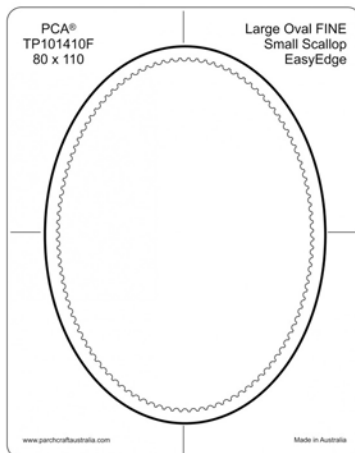

Approximate Dimensions 30mm x 130mm

Approximate Dimensions 30mm x 260mm

Approximate Dimensions 50mm x 90mm

Approximate Dimensions 195mm x 110mm

Approximate Dimensions 130mm x 70mm

Approximate Dimensions 65mm x 50mm

Approximate Dimensions 75mm x 95mm

Approximate Dimensions 85mm x 115mm

Approximate Dimensions 65mm x 85mm

Approximate Dimensions 90mm x 110mm

Approximate Dimensions 110mm x 140mm

Approximate Dimensions 195mm x 110mm

ParchCraft Australia (PCA®) FINE EasyEdge Parchment Templates

Approximate Dimensions 30mm x 130mm

Approximate Dimensions 30mm x 260mm

Approximate Dimensions 65mm x 50mm

Approximate Dimensions 75mm x 95mm

Approximate Dimensions 85mm x 115mm

Approximate Dimensions 65mm x 85mm

Approximate Dimensions 90mm x 110mm

Approximate Dimensions 110mm x 140mm

Approximate Dimensions 195mm x 110mm

Approximate Dimensions 130mm x 70mm

Approximate Dimensions 30mm x 130mm