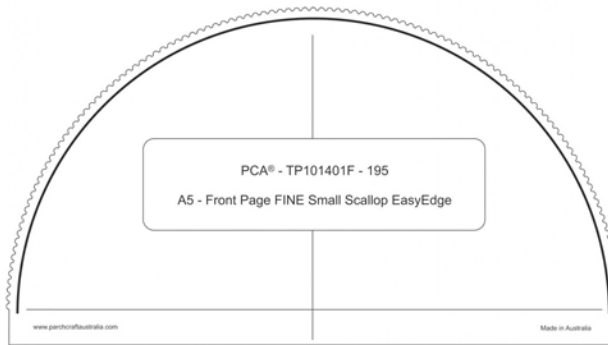

ParchCraft Australia (PCA®) FINE EasyEdge Parchment Templates

Approximate Dimensions 30mm x 130mm

Approximate Dimensions 30mm x 260mm

Approximate Dimensions 30mm x 130mm

Approximate Dimensions 30mm x 260mm

Approximate Dimensions 30mm x 130mm

Approximate Dimensions 30mm x 260mm

Approximate Dimensions 50mm x 90mm

Approximate Dimensions 195mm x 110mm

Approximate Dimensions 130mm x 70mm

Approximate Dimensions 65mm x 50mm

Approximate Dimensions 75mm x 95mm

Approximate Dimensions 85mm x 115mm

Approximate Dimensions 65mm x 85mm

Approximate Dimensions 90mm x 110mm

Approximate Dimensions 110mm x 140mm

Approximate Dimensions 195mm x 110mm

Approximate Dimensions 65mm x 85mm

Approximate Dimensions 90mm x 110mm

Approximate Dimensions 110mm x 140mm

Approximate Dimensions 195mm x 110mm

Approximate Dimensions 130mm x 70mm

Approximate Dimensions 30mm x 130mm