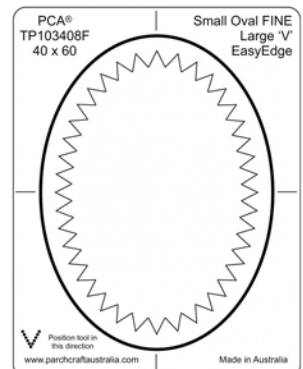

Approximate Dimensions 30mm x 130mm

Approximate Dimensions 30mm x 260mm

Approximate Dimensions 50mm x 90mm

Approximate Dimensions 195mm x 110mm

Approximate Dimensions 130mm x 70mm

Approximate Dimensions 65mm x 50mm

Approximate Dimensions 75mm x 95mm

Approximate Dimensions 85mm x 115mm

Approximate Dimensions 65mm x 85mm

Approximate Dimensions 90mm x 110mm

Approximate Dimensions 110mm x 140mm

Approximate Dimensions 195mm x 110mm

Approximate Dimensions 65mm x 85mm

Approximate Dimensions 90mm x 110mm

Approximate Dimensions 110mm x 140mm

Approximate Dimensions 195mm x 110mm

Approximate Dimensions 130mm x 70mm

Approximate Dimensions 30mm x 130mm

Approximate Dimensions 30mm x 260mm

Approximate Dimensions 65mm x 50mm

Approximate Dimensions 75mm x 95mm

Approximate Dimensions 85mm x 115mm

Approximate Dimensions 65mm x 85mm

ParchCraft Australia (PCA®) FINE EasyEdge Parchment Templates