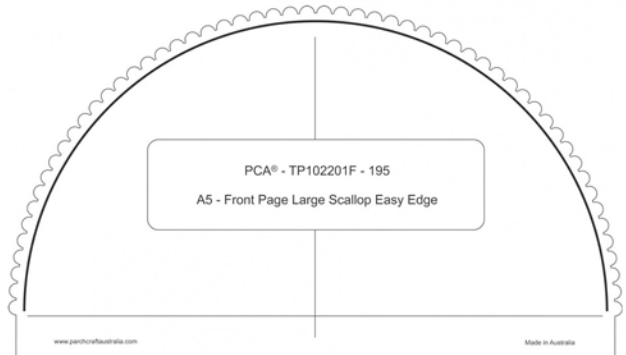

Approximate Dimensions 30mm x 130mm

Approximate Dimensions 30mm x 260mm

Approximate Dimensions 50mm x 90mm

Approximate Dimensions 195mm x 110mm

Approximate Dimensions 130mm x 70mm

Approximate Dimensions 65mm x 50mm

Approximate Dimensions 75mm x 95mm

Approximate Dimensions 85mm x 115mm

Approximate Dimensions 65mm x 85mm

Approximate Dimensions 90mm x 110mm

Approximate Dimensions 110mm x 140mm

Approximate Dimensions 195mm x 110mm

ParchCraft Australia (PCA®) FINE EasyEdge Parchment Templates

Approximate Dimensions 30mm x 130mm

Approximate Dimensions 30mm x 260mm

Approximate Dimensions 65mm x 50mm

Approximate Dimensions 75mm x 95mm

Approximate Dimensions 85mm x 115mm

Approximate Dimensions 65mm x 85mm

Approximate Dimensions 90mm x 110mm

Approximate Dimensions 110mm x 140mm

Approximate Dimensions 195mm x 110mm

Approximate Dimensions 130mm x 70mm

Approximate Dimensions 30mm x 130mm