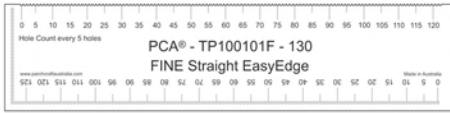

ParchCraft Australia (PCA®) FINE EasyEdge Parchment Templates

Approximate Dimensions 30mm x 130mm

Approximate Dimensions 30mm x 260mm

Approximate Dimensions 30mm x 130mm

Approximate Dimensions 30mm x 260mm

Approximate Dimensions 30mm x 130mm

Approximate Dimensions 30mm x 260mm

Approximate Dimensions 50mm x 90mm

Approximate Dimensions 195mm x 110mm

Approximate Dimensions 130mm x 70mm

Approximate Dimensions 65mm x 50mm

Approximate Dimensions 75mm x 95mm

Approximate Dimensions 85mm x 115mm

Approximate Dimensions 65mm x 85mm

Approximate Dimensions 90mm x 110mm

Approximate Dimensions 110mm x 140mm

Approximate Dimensions 195mm x 110mm

Approximate Dimensions 65mm x 85mm

Approximate Dimensions 90mm x 110mm

Approximate Dimensions 110mm x 140mm

Approximate Dimensions 195mm x 110mm

Approximate Dimensions 130mm x 70mm

Approximate Dimensions 30mm x 130mm