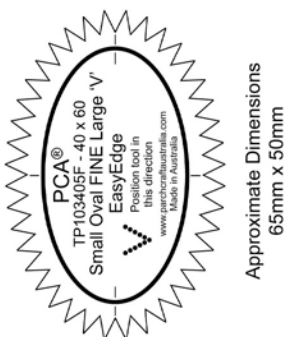

Approximate Dimensions 75mm x 95mm

Approximate Dimensions 85mm x 115mm

Approximate Dimensions 65mm x 85mm

Approximate Dimensions 90mm x 110mm

Approximate Dimensions 110mm x 140mm

Approximate Dimensions 195mm x 110mm

ParchCraft Australia (PCA®) FINE EasyEdge Parchment Templates

Approximate Dimensions 30mm x 130mm

Approximate Dimensions 30mm x 260mm

Approximate Dimensions 65mm x 50mm

Approximate Dimensions 75mm x 95mm

Approximate Dimensions 85mm x 115mm

Approximate Dimensions 65mm x 85mm

Approximate Dimensions 90mm x 110mm

Approximate Dimensions 110mm x 140mm

Approximate Dimensions 195mm x 110mm

Approximate Dimensions 130mm x 70mm

Approximate Dimensions 30mm x 130mm

Approximate Dimensions 30mm x 260mm

Approximate Dimensions 65mm x 50mm

Approximate Dimensions 75mm x 95mm

Approximate Dimensions 85mm x 115mm

Approximate Dimensions 65mm x 85mm

ParchCraft Australia (PCA®) FINE EasyEdge Parchment Templates