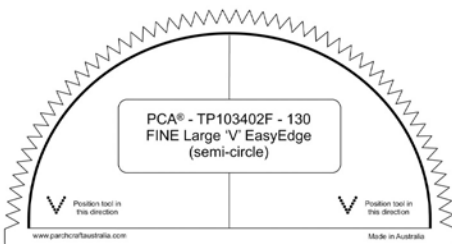

Approximate Dimensions 75mm x 95mm

Approximate Dimensions 85mm x 115mm

Approximate Dimensions 65mm x 85mm

Approximate Dimensions 90mm x 110mm

Approximate Dimensions 110mm x 140mm

Approximate Dimensions 195mm x 110mm

ParchCraft Australia (PCA®) FINE EasyEdge Parchment Templates

Approximate Dimensions 30mm x 130mm

Approximate Dimensions 30mm x 260mm

Approximate Dimensions 65mm x 50mm

Approximate Dimensions 75mm x 95mm

Approximate Dimensions 85mm x 115mm

Approximate Dimensions 65mm x 85mm

Approximate Dimensions 90mm x 110mm

Approximate Dimensions 110mm x 140mm

Approximate Dimensions 195mm x 110mm

Approximate Dimensions 130mm x 70mm

Approximate Dimensions 30mm x 130mm

Approximate Dimensions 30mm x 260mm

Approximate Dimensions 65mm x 50mm

Approximate Dimensions 75mm x 95mm

Approximate Dimensions 85mm x 115mm

Approximate Dimensions 65mm x 85mm

ParchCraft Australia (PCA®) FINE EasyEdge Parchment Templates