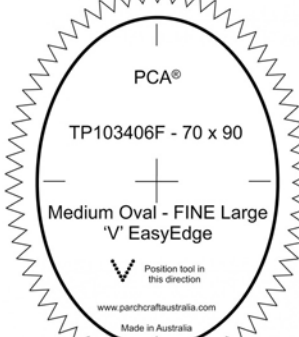

ParchCraft Australia (PCA®) FINE EasyEdge Parchment Templates

Approximate Dimensions 30mm x 130mm

Approximate Dimensions 30mm x 260mm

Approximate Dimensions 65mm x 50mm

Approximate Dimensions 75mm x 95mm

Approximate Dimensions 85mm x 115mm

Approximate Dimensions 65mm x 85mm

Approximate Dimensions 90mm x 110mm

Approximate Dimensions 110mm x 140mm

Approximate Dimensions 195mm x 110mm

Approximate Dimensions 130mm x 70mm

Approximate Dimensions 30mm x 130mm

Approximate Dimensions 30mm x 260mm

Approximate Dimensions 65mm x 50mm

Approximate Dimensions 75mm x 95mm

Approximate Dimensions 85mm x 115mm

Approximate Dimensions 65mm x 85mm

ParchCraft Australia (PCA®) FINE EasyEdge Parchment Templates