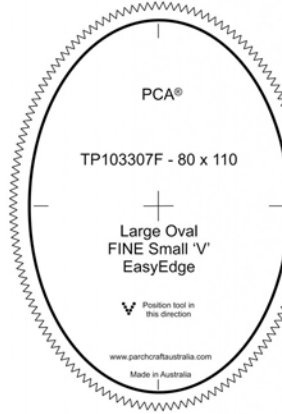

Approximate Dimensions 75mm x 95mm

Approximate Dimensions 85mm x 115mm

Approximate Dimensions 65mm x 85mm

Approximate Dimensions 90mm x 110mm

Approximate Dimensions 110mm x 140mm

Approximate Dimensions 195mm x 110mm

ParchCraft Australia (PCA®) FINE EasyEdge Parchment Templates

Approximate Dimensions 30mm x 130mm

Approximate Dimensions 30mm x 260mm

Approximate Dimensions 65mm x 50mm

Approximate Dimensions 75mm x 95mm

Approximate Dimensions 85mm x 115mm

Approximate Dimensions 65mm x 85mm

Approximate Dimensions 90mm x 110mm

Approximate Dimensions 110mm x 140mm

Approximate Dimensions 195mm x 110mm

Approximate Dimensions 130mm x 70mm

Approximate Dimensions 30mm x 130mm

Approximate Dimensions 30mm x 260mm

Approximate Dimensions 65mm x 50mm

Approximate Dimensions 75mm x 95mm

Approximate Dimensions 85mm x 115mm

Approximate Dimensions 65mm x 85mm

ParchCraft Australia (PCA®) FINE EasyEdge Parchment Templates