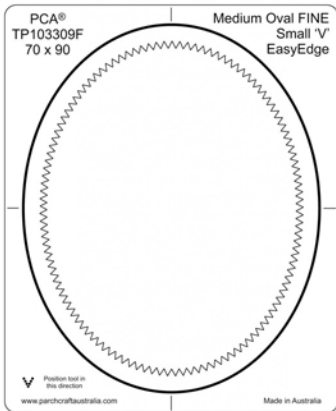

Approximate Dimensions 75mm x 95mm

Approximate Dimensions 85mm x 115mm

Approximate Dimensions 65mm x 85mm

Approximate Dimensions 90mm x 110mm

Approximate Dimensions 110mm x 140mm

Approximate Dimensions 195mm x 110mm

ParchCraft Australia (PCA®) FINE EasyEdge Parchment Templates

Approximate Dimensions 30mm x 130mm

Approximate Dimensions 30mm x 260mm

Approximate Dimensions 65mm x 50mm

Approximate Dimensions 75mm x 95mm

Approximate Dimensions 85mm x 115mm

Approximate Dimensions 65mm x 85mm

Approximate Dimensions 90mm x 110mm

Approximate Dimensions 110mm x 140mm

Approximate Dimensions 195mm x 110mm

Approximate Dimensions 130mm x 70mm

Approximate Dimensions 30mm x 130mm

Approximate Dimensions 30mm x 260mm

Approximate Dimensions 65mm x 50mm

Approximate Dimensions 75mm x 95mm

Approximate Dimensions 85mm x 115mm

Approximate Dimensions 65mm x 85mm

ParchCraft Australia (PCA®) FINE EasyEdge Parchment Templates