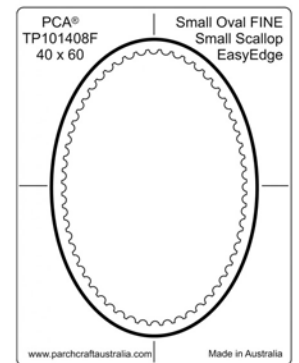

Approximate Dimensions 30mm x 130mm

Approximate Dimensions 30mm x 260mm

Approximate Dimensions 50mm x 90mm

Approximate Dimensions 195mm x 110mm

Approximate Dimensions 130mm x 70mm

Approximate Dimensions 65mm x 50mm

Approximate Dimensions 75mm x 95mm

Approximate Dimensions 85mm x 115mm

Approximate Dimensions 65mm x 85mm

Approximate Dimensions 90mm x 110mm

Approximate Dimensions 110mm x 140mm

Approximate Dimensions 195mm x 110mm

ParchCraft Australia (PCA®) FINE EasyEdge Parchment Templates

Approximate Dimensions 30mm x 130mm

Approximate Dimensions 30mm x 260mm

Approximate Dimensions 65mm x 50mm

Approximate Dimensions 75mm x 95mm

Approximate Dimensions 85mm x 115mm

Approximate Dimensions 65mm x 85mm

Approximate Dimensions 90mm x 110mm

Approximate Dimensions 110mm x 140mm

Approximate Dimensions 195mm x 110mm

Approximate Dimensions 130mm x 70mm

Approximate Dimensions 30mm x 130mm