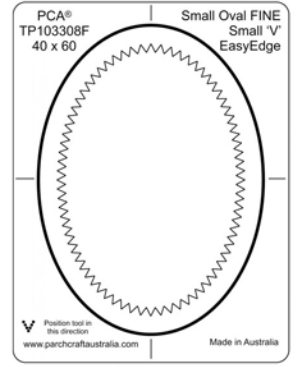

Approximate Dimensions 75mm x 95mm

Approximate Dimensions 85mm x 115mm

Approximate Dimensions 65mm x 85mm

Approximate Dimensions 90mm x 110mm

Approximate Dimensions 110mm x 140mm

Approximate Dimensions 195mm x 110mm

ParchCraft Australia (PCA®) FINE EasyEdge Parchment Templates

Approximate Dimensions 30mm x 130mm

Approximate Dimensions 30mm x 260mm

Approximate Dimensions 65mm x 50mm

Approximate Dimensions 75mm x 95mm

Approximate Dimensions 85mm x 115mm

Approximate Dimensions 65mm x 85mm

Approximate Dimensions 90mm x 110mm

Approximate Dimensions 110mm x 140mm

Approximate Dimensions 195mm x 110mm

Approximate Dimensions 130mm x 70mm

Approximate Dimensions 30mm x 130mm

Approximate Dimensions 30mm x 260mm

Approximate Dimensions 65mm x 50mm

Approximate Dimensions 75mm x 95mm

Approximate Dimensions 85mm x 115mm

Approximate Dimensions 65mm x 85mm

ParchCraft Australia (PCA®) FINE EasyEdge Parchment Templates