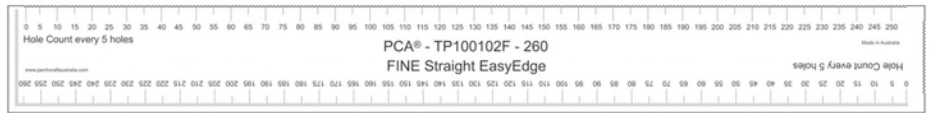

ParchCraft Australia (PCA®) FINE EasyEdge Parchment Templates

Approximate Dimensions 30mm x 130mm

Approximate Dimensions 30mm x 260mm

Approximate Dimensions 30mm x 130mm

Approximate Dimensions 30mm x 260mm

Approximate Dimensions 30mm x 130mm

Approximate Dimensions 30mm x 260mm

Approximate Dimensions 50mm x 90mm

Approximate Dimensions 195mm x 110mm

Approximate Dimensions 130mm x 70mm

Approximate Dimensions 65mm x 50mm

Approximate Dimensions 75mm x 95mm

Approximate Dimensions 85mm x 115mm

Approximate Dimensions 65mm x 85mm

Approximate Dimensions 90mm x 110mm

Approximate Dimensions 110mm x 140mm

Approximate Dimensions 195mm x 110mm

Approximate Dimensions 65mm x 85mm

Approximate Dimensions 90mm x 110mm

Approximate Dimensions 110mm x 140mm

Approximate Dimensions 195mm x 110mm

Approximate Dimensions 130mm x 70mm

Approximate Dimensions 30mm x 130mm