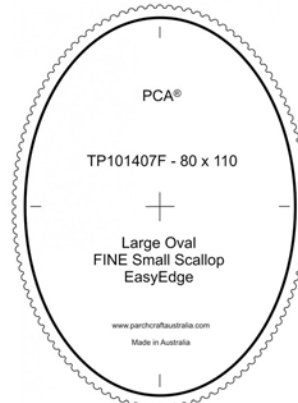

Approximate Dimensions 30mm x 130mm

Approximate Dimensions 30mm x 260mm

Approximate Dimensions 50mm x 90mm

Approximate Dimensions 195mm x 110mm

Approximate Dimensions 130mm x 70mm

Approximate Dimensions 65mm x 50mm

Approximate Dimensions 75mm x 95mm

Approximate Dimensions 85mm x 115mm

Approximate Dimensions 65mm x 85mm

Approximate Dimensions 90mm x 110mm

Approximate Dimensions 110mm x 140mm

Approximate Dimensions 195mm x 110mm

ParchCraft Australia (PCA®) FINE EasyEdge Parchment Templates

Approximate Dimensions 30mm x 130mm

Approximate Dimensions 30mm x 260mm

Approximate Dimensions 65mm x 50mm

Approximate Dimensions 75mm x 95mm

Approximate Dimensions 85mm x 115mm

Approximate Dimensions 65mm x 85mm

Approximate Dimensions 90mm x 110mm

Approximate Dimensions 110mm x 140mm

Approximate Dimensions 195mm x 110mm

Approximate Dimensions 130mm x 70mm

Approximate Dimensions 30mm x 130mm