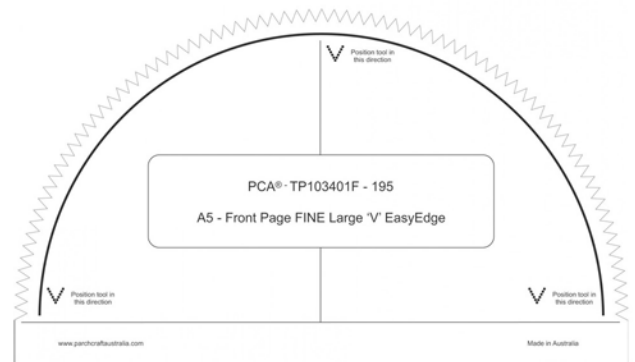

Approximate Dimensions 75mm x 95mm

Approximate Dimensions 85mm x 115mm

Approximate Dimensions 65mm x 85mm

Approximate Dimensions 90mm x 110mm

Approximate Dimensions 110mm x 140mm

Approximate Dimensions 195mm x 110mm

ParchCraft Australia (PCA®) FINE EasyEdge Parchment Templates

Approximate Dimensions 30mm x 130mm

Approximate Dimensions 30mm x 260mm

Approximate Dimensions 65mm x 50mm

Approximate Dimensions 75mm x 95mm

Approximate Dimensions 85mm x 115mm

Approximate Dimensions 65mm x 85mm

Approximate Dimensions 90mm x 110mm

Approximate Dimensions 110mm x 140mm

Approximate Dimensions 195mm x 110mm

Approximate Dimensions 130mm x 70mm

Approximate Dimensions 30mm x 130mm

Approximate Dimensions 30mm x 260mm

Approximate Dimensions 65mm x 50mm

Approximate Dimensions 75mm x 95mm

Approximate Dimensions 85mm x 115mm

Approximate Dimensions 65mm x 85mm

ParchCraft Australia (PCA®) FINE EasyEdge Parchment Templates