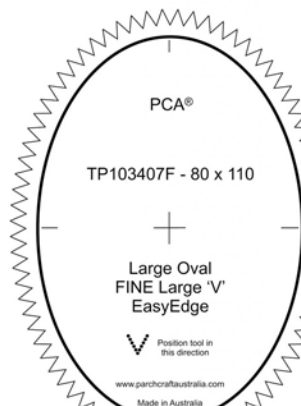

Approximate Dimensions 75mm x 95mm

Approximate Dimensions 85mm x 115mm

Approximate Dimensions 65mm x 85mm

Approximate Dimensions 90mm x 110mm

Approximate Dimensions 110mm x 140mm

Approximate Dimensions 195mm x 110mm

ParchCraft Australia (PCA®) FINE EasyEdge Parchment Templates

Approximate Dimensions 30mm x 130mm

Approximate Dimensions 30mm x 260mm

Approximate Dimensions 65mm x 50mm

Approximate Dimensions 75mm x 95mm

Approximate Dimensions 85mm x 115mm

Approximate Dimensions 65mm x 85mm

Approximate Dimensions 90mm x 110mm

Approximate Dimensions 110mm x 140mm

Approximate Dimensions 195mm x 110mm

Approximate Dimensions 130mm x 70mm

Approximate Dimensions 30mm x 130mm

Approximate Dimensions 30mm x 260mm

Approximate Dimensions 65mm x 50mm

Approximate Dimensions 75mm x 95mm

Approximate Dimensions 85mm x 115mm

Approximate Dimensions 65mm x 85mm

ParchCraft Australia (PCA®) FINE EasyEdge Parchment Templates