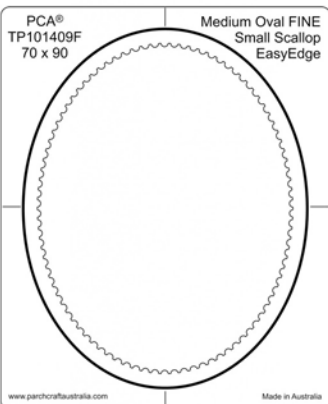

Approximate Dimensions 30mm x 130mm

Approximate Dimensions 30mm x 260mm

Approximate Dimensions 50mm x 90mm

Approximate Dimensions 195mm x 110mm

Approximate Dimensions 130mm x 70mm

Approximate Dimensions 65mm x 50mm

Approximate Dimensions 75mm x 95mm

Approximate Dimensions 85mm x 115mm

Approximate Dimensions 65mm x 85mm

Approximate Dimensions 90mm x 110mm

Approximate Dimensions 110mm x 140mm

Approximate Dimensions 195mm x 110mm

ParchCraft Australia (PCA®) FINE EasyEdge Parchment Templates

Approximate Dimensions 30mm x 130mm

Approximate Dimensions 30mm x 260mm

Approximate Dimensions 65mm x 50mm

Approximate Dimensions 75mm x 95mm

Approximate Dimensions 85mm x 115mm

Approximate Dimensions 65mm x 85mm

Approximate Dimensions 90mm x 110mm

Approximate Dimensions 110mm x 140mm

Approximate Dimensions 195mm x 110mm

Approximate Dimensions 130mm x 70mm

Approximate Dimensions 30mm x 130mm