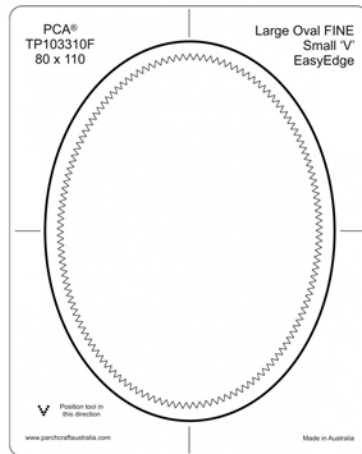

Approximate Dimensions 75mm x 95mm

Approximate Dimensions 85mm x 115mm

Approximate Dimensions 65mm x 85mm

Approximate Dimensions 90mm x 110mm

Approximate Dimensions 110mm x 140mm

Approximate Dimensions 195mm x 110mm

ParchCraft Australia (PCA®) FINE EasyEdge Parchment Templates

Approximate Dimensions 30mm x 130mm

Approximate Dimensions 30mm x 260mm

Approximate Dimensions 65mm x 50mm

Approximate Dimensions 75mm x 95mm

Approximate Dimensions 85mm x 115mm

Approximate Dimensions 65mm x 85mm

Approximate Dimensions 90mm x 110mm

Approximate Dimensions 110mm x 140mm

Approximate Dimensions 195mm x 110mm

Approximate Dimensions 130mm x 70mm

Approximate Dimensions 30mm x 130mm

Approximate Dimensions 30mm x 260mm

Approximate Dimensions 65mm x 50mm

Approximate Dimensions 75mm x 95mm

Approximate Dimensions 85mm x 115mm

Approximate Dimensions 65mm x 85mm

ParchCraft Australia (PCA®) FINE EasyEdge Parchment Templates